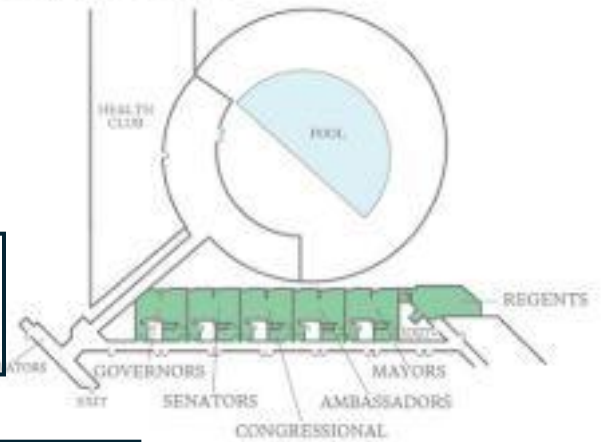

Floor Plan & Capacity Chart

THE WESTIN
KANSAS CITY
AT CROWN CENTER

Lobby Level

Executive Office Level

5th Floor Meeting Rooms

Ballroom Level

JASAN Thurs pm meeting (Pershing Place West)

JASAN Wed meeting (Pershing Place North)

Thurs. Hook/Flemke Reception (Mission)

Thurs. JA Expo

Thurs. JASAN Scholarship Breakfast (Liberty)

Thurs. Luncheon & Awards Dinner (Ballroom)

20th Floor Benton's