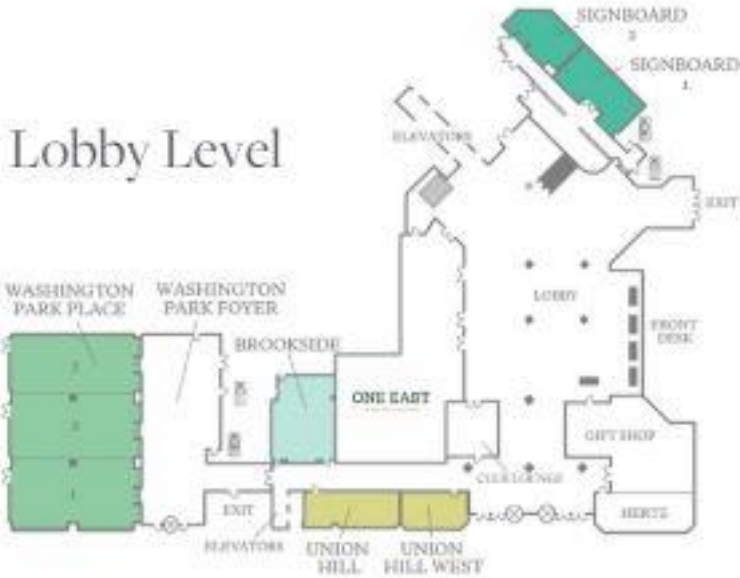

Floor Plan & Capacity Chart

THE WESTIN
KANSAS CITY
AT CROWN CENTER

Lobby Level

Executive Office Level

5th Floor Meeting Rooms

Ballroom Level

JASAN Thurs pm meeting (Pershing Place West)

JASAN Wed meeting (Pershing Place North)

Thurs. Hook/Flemke Reception (Mission)

Thurs. JA Expo

Thurs. JASAN Scholarship Breakfast (Liberty)

Thurs. Luncheon & Awards Dinner (Ballroom)

20th Floor Benton's